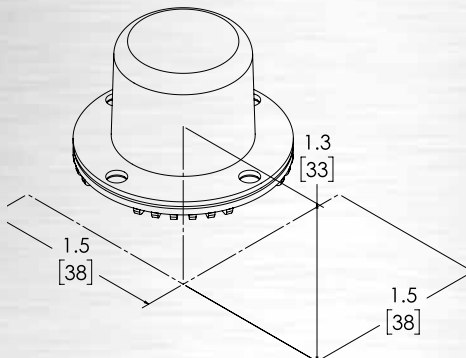

SPECIFICATIONS

- Dimensions: 1.3" H x 0.96" D (33 x 24 mm)
- 12/24VDC
- 5-year warranty

HB915R

HB915A

HB915B

LEDs Emit Color Through Clear Outer Lenses

9 LED Hide-A-Blast™

Auxiliary LED warning for Head and Tail Lights

Multiple colored LEDs allow use of the lights in both head light and tail light locations.

DESIGN FEATURES

- Polycarbonate clear lens
- Mounting can be vertical or horizontal
- 30 flash patterns
- Universal fit for all vehicles
- Mounts in a 1" (25 mm) hole (same size as a strobe tube)
- 15 foot cable
- Self-contained and sealed control module — no need for a separate flasher module

SPECIFICATIONS

- 0.875" L x 1.5" W (22 x 38 mm)
- 12/24VDC
- 1.5 average amp draw
- 18 watts average
- 5-year warranty