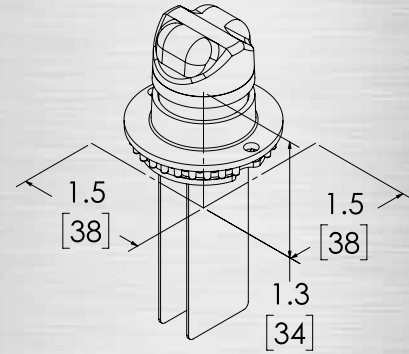

Z1XX

Zenith 6 LED Hide-A-Blast™

Great LED light for head and tail lights

Provides exceptional bright light output where space is limited.

DESIGN FEATURES

- UV stabilized polycarbonate lens
- 6 next generation LEDs
- 16 flash patterns
- Self-contained and in-line power module
- Mounts into 1" (25 mm) hole
- 9 foot pre-wired cable
- Nickel-plated housing

SPECIFICATIONS

- Dimensions: 1.3" H x 0.96" D (33 x 24 mm)
- 12/24VDC
- 5-year warranty

HB915R

HB915A

HB915B

LEDs Emit Color Through Clear Outer Lenses

9 LED Hide-A-Blast™

Auxiliary LED warning for Head and Tail Lights

Multiple colored LEDs allow use of the lights in both head light and tail light locations.

DESIGN FEATURES

- Polycarbonate clear lens
- Mounting can be vertical or horizontal
- 30 flash patterns
- Universal fit for all vehicles
- Mounts in a 1" (25 mm) hole (same size as a strobe tube)
- 15 foot cable
- Self-contained and sealed control module — no need for a separate flasher module

SPECIFICATIONS

- 0.875" L x 1.5" W (22 x 38 mm)
- 12/24VDC
- 1.5 average amp draw
- 18 watts average
- 5-year warranty