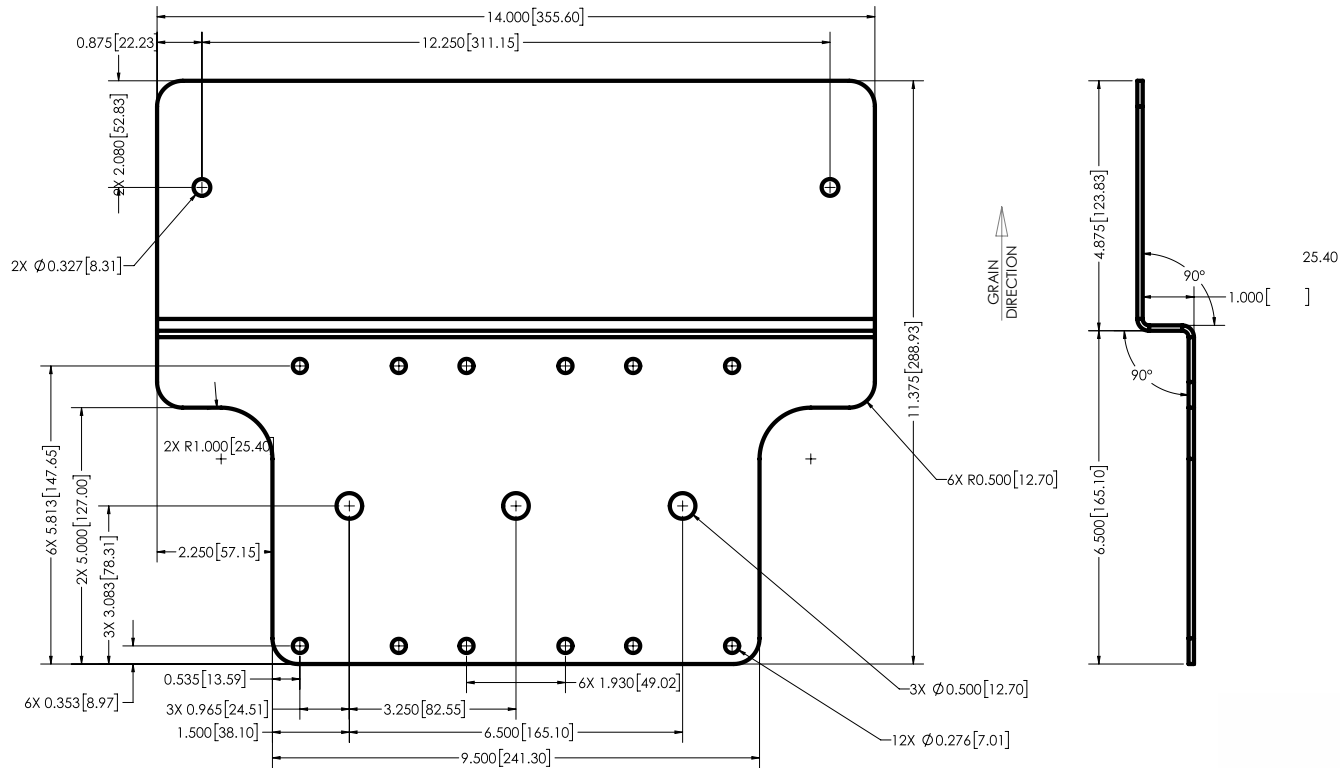

C3100-PIU-SD SPEAKER MOUNTING BRACKET

C3100 Speaker